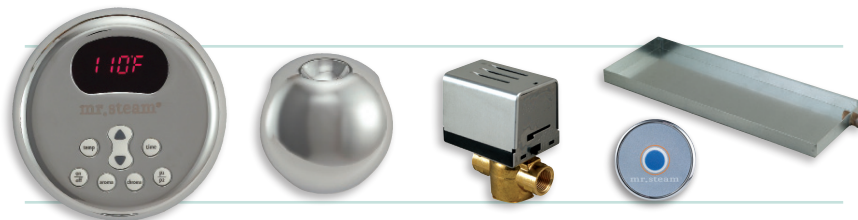

Mr.Steam® CT Day Spa System

Mr.Steam CT Day Spa steam generators are ideal for light commercial applications such as day spas and resort spas.

Generator Size:
17" L x 18½" H x 77/8" D
(without AutoFlush or plumbing features)

Each CT Day Spa steam generator comes with all necessary operating equipment. It's also easy to customize a CT system with the CT Day Spa Package, or you can select individual accessory upgrades.

CT DAY SPA SYSTEM COMES STANDARD WITH:

- Designed for use inside the shower enclosure
- Two 8 1/2" diameter flush-mount, two-way marine-grade speakers, polypropylene cones
- ABS frames with white powder-coated grills
- Suitable for most sources of audio input
- Rated 80W peak power with full range sound, 40 watts RMS, 8 ohm impedance