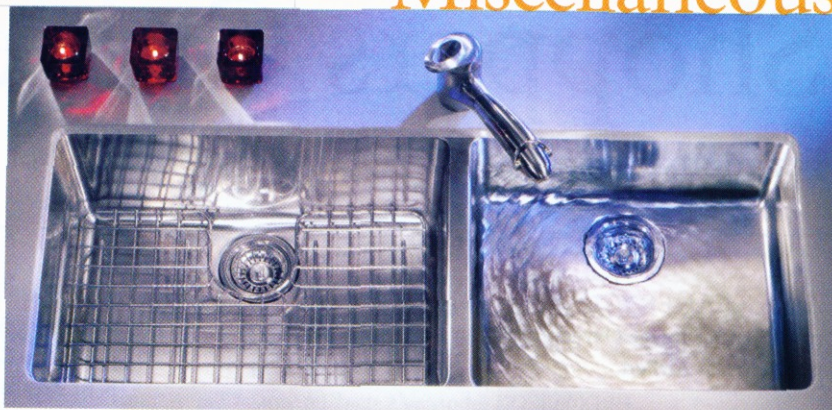

# Home Appliance™

THE HEART OF THE HOME®

Fall 2006

Wine Storage  
for any Budget

Laundry-Loads  
of Appeal

The Juice  
on Juicers

Entertaining Made Easy

\$4.99US \$6.99CAN 63>

## Simplicity Squared

It's estimated that we spend 75% of kitchen time at or near the sink. That's a lot of togetherness. Therefore, your sink choice should not be an afterthought. This sink certainly isn't. In keeping with the contemporary trend in kitchen styling, Franke has introduced a line of under-mount sink designs that have geometric clarity with straight lines and tight radius corners. The sink features one large compartment for suspending a drain or middle sink for rinsing and draining. **Model KBX 120-43 is \$955. Franke Consumer Products, [www.frankeconsumerproducts.com](http://www.frankeconsumerproducts.com)**